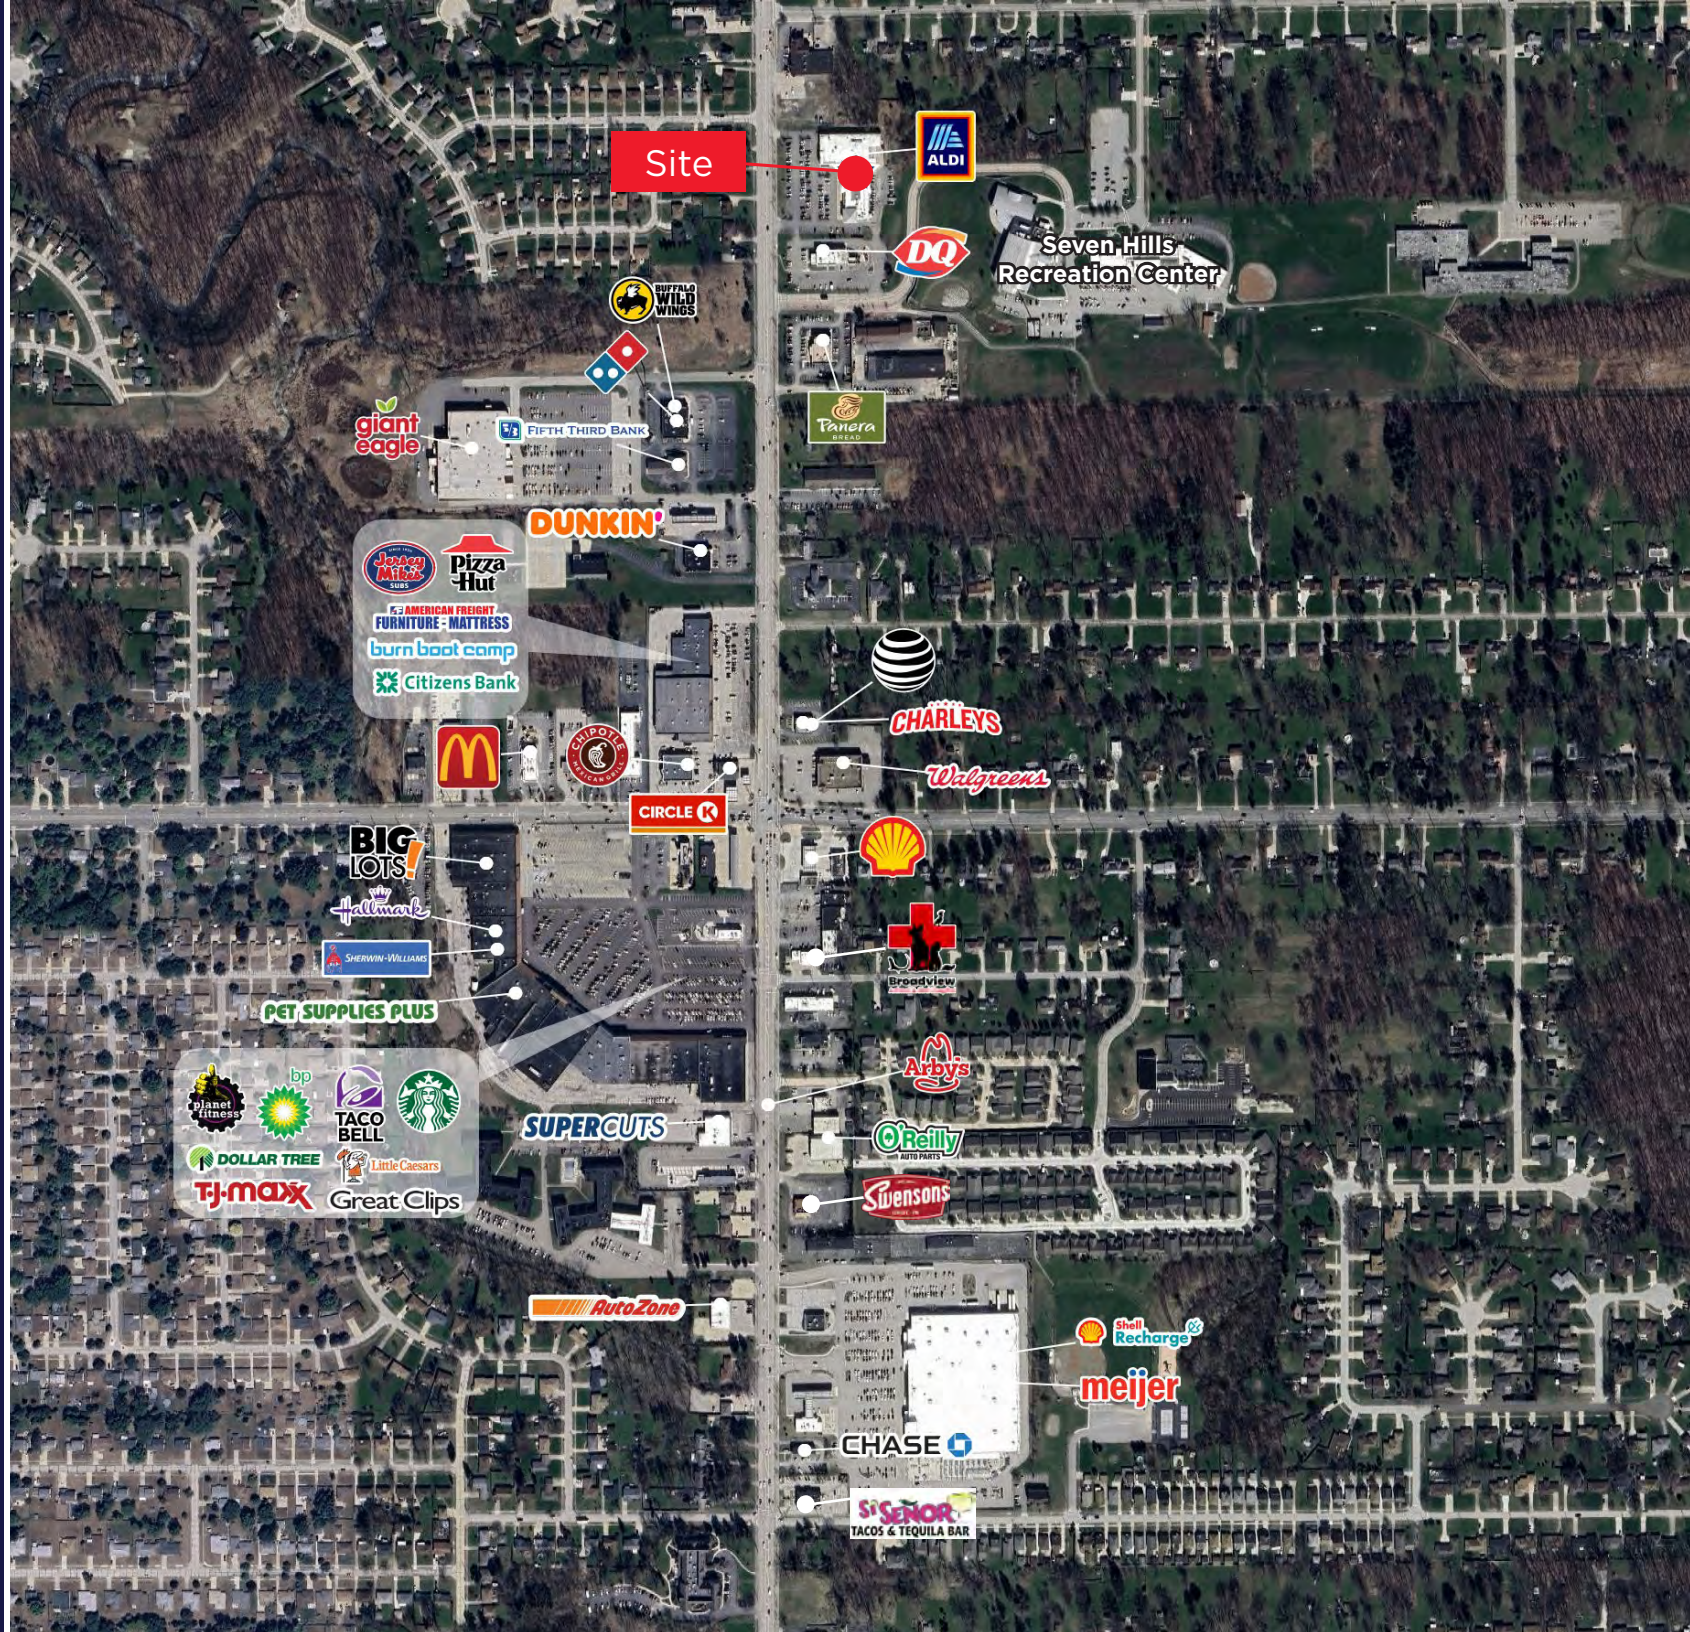

# Towne Center Plaza

- 1,050 SF unit with great street facing visibility located in the densely populated Seven Hills suburb
- Monument signage opportunity facing Broadview Road (over 10,000 VPD)
- Well positioned in front of Seven Hills City Hall/Community Center and Hillsdale Middle School
- Join the diverse mix of local and national tenants: Aldi, Boss ChicknBeer, Edward Jones, Eddie's Pizzeria Cerino and more!

# Site Plan

174,353

Population  
(2024 | 5 Mile)

43.7

Median Age  
(2024 | 5 Mile)

76,667

Households  
(2024 | 5 Mile)

\$99,712

Household Income  
(2024 | 5 Mile)

6,908

Total Businesses  
(2024 | 5 Mile)

97,733

Total Employees  
(2024 | 5 Mile)

**TOWNE CENTER PLAZA  
7301-7305 BROADVIEW ROAD  
SEVEN HILLS, OHIO 44131**

**CAMERON CALLAHAN**  
Senior Associate  
ccallahan@crescorealestate.com  
+1 216 232 4101